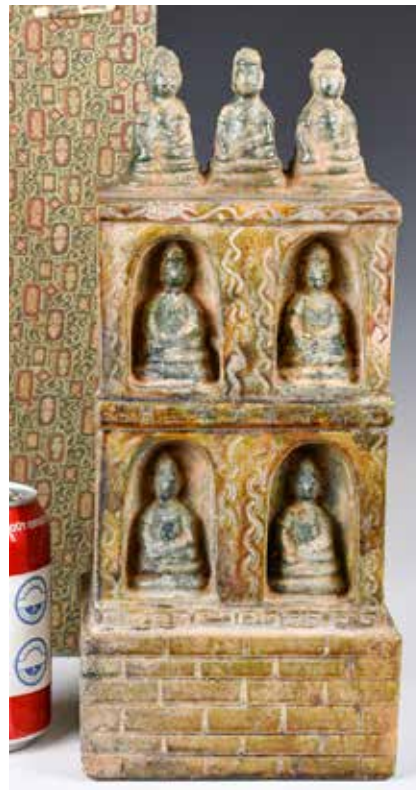

102
佛像高塔連座連盒
A Pottery Tower w/ Stand & Box

估價: $100-$1000
Modeled as a two-story-tower rising from a rectangular base, each story sets with two sitting buddhas and three on the top of the second story. Overall in russet color. H:33.5cm, W:15cm
來源: 古今閣
起拍: $100