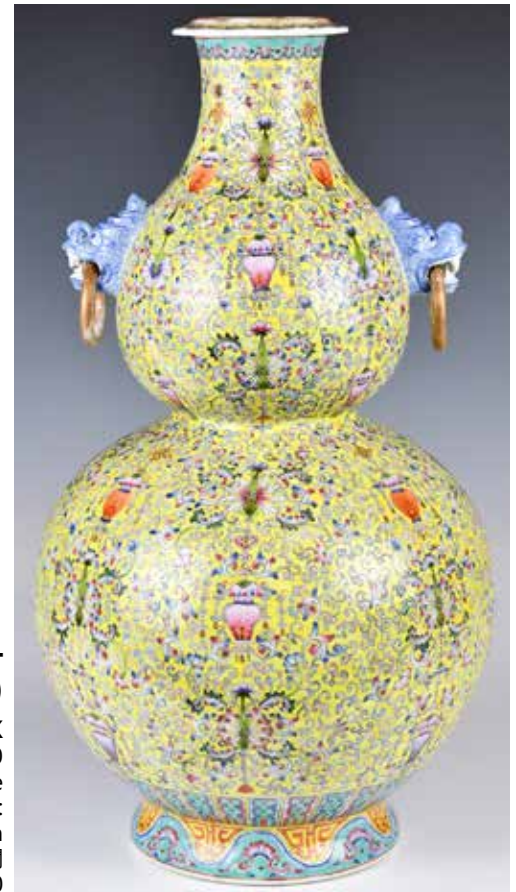

074
乾隆款 粉彩雙耳葫蘆瓶 (底有洞)
A Famille Rose Double-Gourd Vase Qianlong Mk

估價: $100-$1000
The globular lower body and pear-shaped upper bulb, boldly painted in famille rose palette with meandering leafy lotus scrolls. The base drilled one hole. H: 38.5cm
來源: 古今閣
起拍: $100