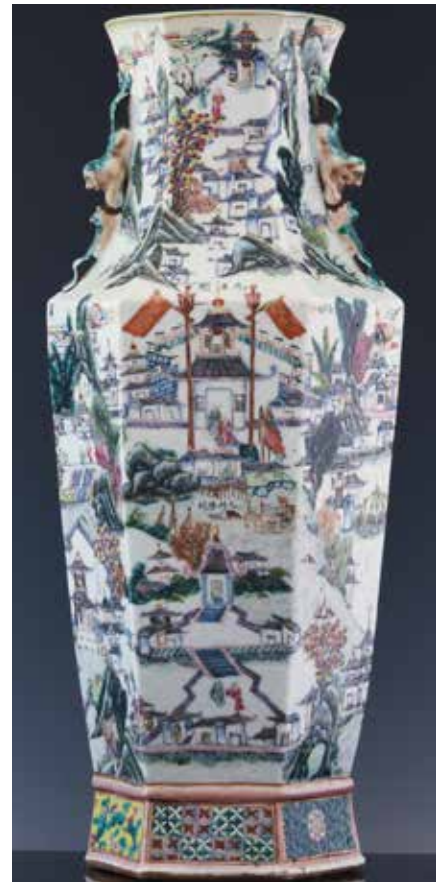

036
清 青花大賞瓶
對
A Large Chinese Pair of Blue & White Vases Qing

039
清 德化貼螭龍小瓶
A Chinese Dehua White Porcelain Dragon Vase Qing

037
清 粉彩風景紋六角大瓶
A Large Famille Rose Named landscapes Vase Qing

估價: $2000-$4000
A large size example ornately detailed with names landscapes. Daoguang period. Size: 56cm tall.
起拍: $1000