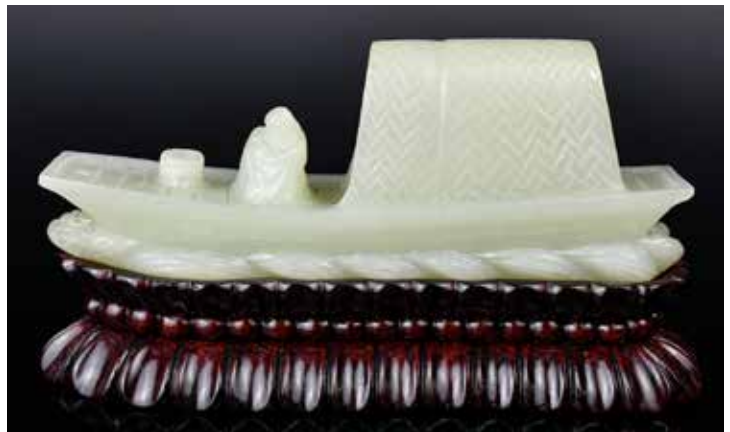

235
白玉雕漁船擺件 連座
A White Jade Boat Carving w/Stand
估價: $600-$1000
Worked from a creamy-white jade stone, with detail incised on body of the boat, and a man sit at the boat with a basket in front of him, size: 3x 5.5x 14.7cm. Comes with a matching wood stand.
起拍: $300