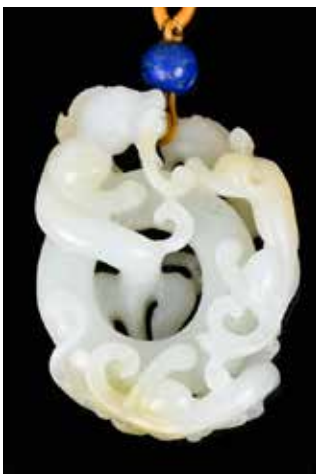

343
清 白玉螭龍紋佩
A White Jade Chi Dragons Reticulated Pendant Qing

估價:$100-$1000
The sinuous beasts finely carved and pierced clambering onto a disc, L: 6cm
來源: 古今閣
起拍:$100