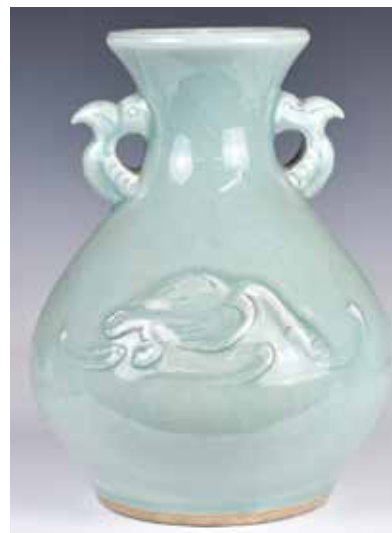

098
青釉堆鵝紋雙耳賞瓶
A Carved Celadon-Glazed Vase

估價: $100-$1000
Of baluster form, set with two bird-head handles, finely carved on the both sides of two geese swimming in the water. Applied with bluish-green glaze and crackles except the foot rim. H: 26cm
來源: 古今閣
起拍: $100