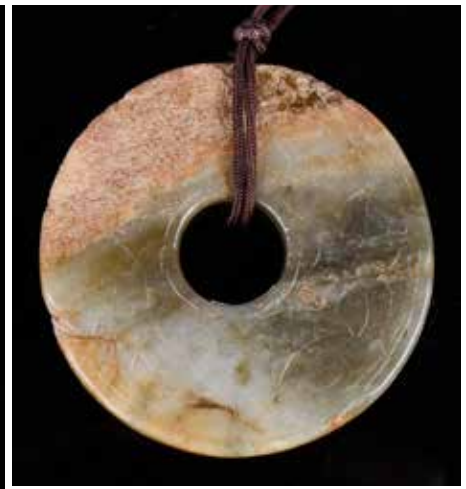

401
獸紋玉璧
A Mythical Beast Jade Bi Disc

估價:$100-$1000
Carved with low-relief of mythical beast masks on both sides, stone of celadon tone with calcifications. D: 5.7cm
來源: 古今閣
起拍:$100