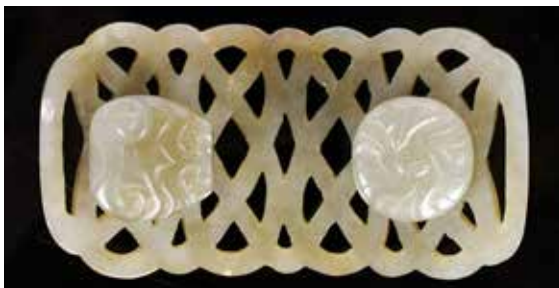

309
清早期 鏤空雕玉帶鉤
A Jade Carved Buckle Early Qing

估價:$100-$1000
A reticulated jade carved buckle, with mesh open-work carving, 8.5cm x 4cm
來源: 古今閣
起拍:$100