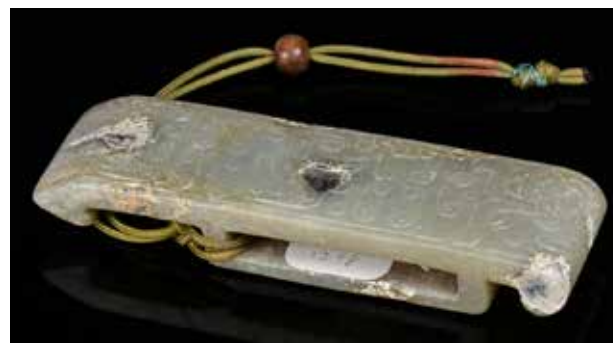

427
穀紋玉帶扣
A Grain Pattern Jade Buckle
估價:$100-$1000
Carved in low relief with a mask and interlocking C-scrolls, the stone a celadon tone with calcification. 10cm x 2.8cm
來源: 古今閣
起拍:$100