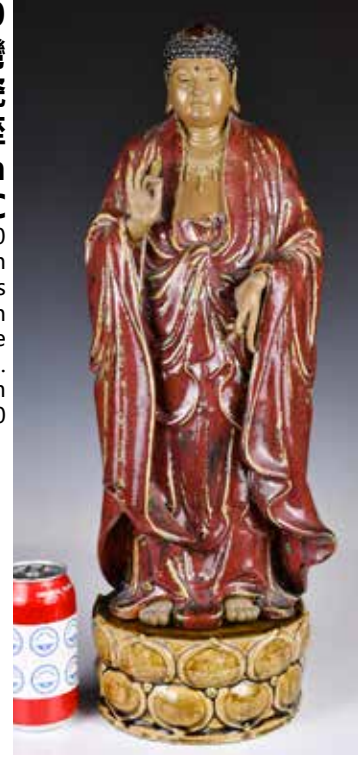

050
劉澤棉(1937-)款 石灣
雕瓷阿彌陀佛立像連瓷
座
A Shivan Porcelain
Sculpture 20thC

估價: $800-$1500
An Amitabha Buddha figure in a standing position on a lotus throne in bare foot; comes in separated two pieces, with one author's mark inside the figure.
H:46.5cm, with stand H:55cm
起拍: $400

“古今閣”文物館專場 I-瓷雜

感恩委托方信任！

此季重要拍賣來自移民溫哥華，香港古今閣文物館重要收藏，全部無保留，無估價，以100元起拍。委託方意在回饋市場，自由定價，確保全部售出。

古今閣文物館原址為香港荷裏活道209-223號的古今大廈，經營了兩代人，于1987年結業後移民溫哥華，故自1987年起所有藏品未曾示人，是非常難得的市場生貨。