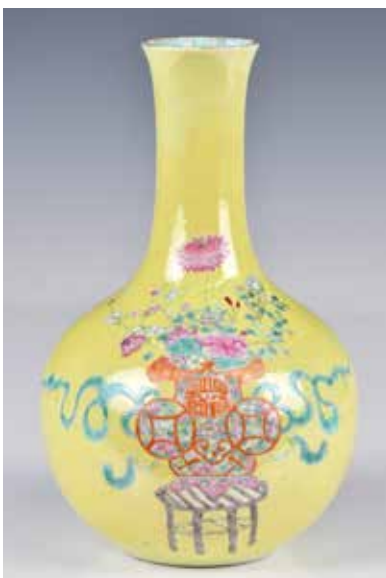

126
19世紀 黃地粉彩天球瓶
A Famille Rose Tianqiuping Vase 19thC

估價: $100-$1000
Of a globular body connects to a straight neck, then a small mouth; this vase is yellow grounded, and painted with two flower baskets, based with a four-character seal mark. H: 19.5cm
來源: 古今閣
起拍: $100