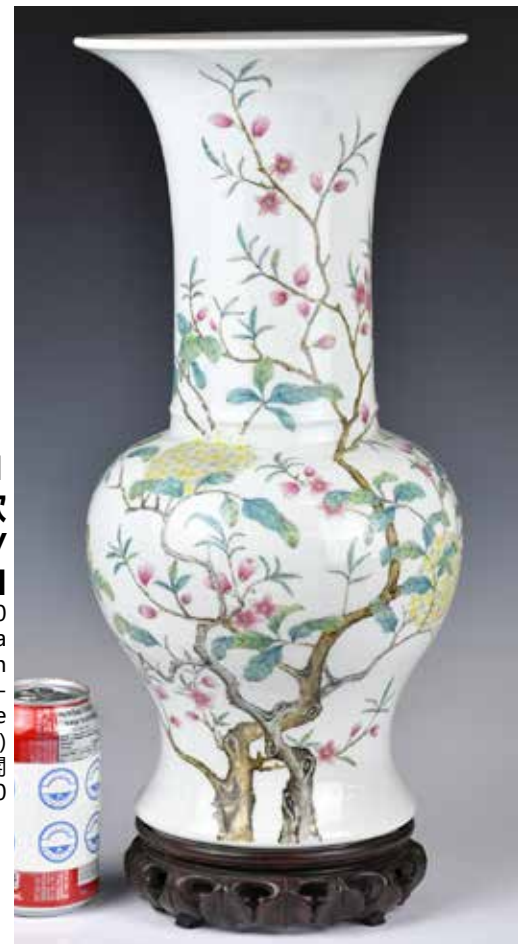

132
素三彩達摩像
A Sancai Dharma Statue
估價: $100-$1000
Of an arhat in a standing position, wearing a robe in black-ground with Wucai painted patterns. H: 40.7cm
來源: 古今閣
起拍: $100

131
粉彩花卉紋鳳尾尊連座 乾隆年制款
A Famille Rose Porcelain Vase W/ Stand
估價: $100-$1000
The baluster body rising from a spreading foot to a tall trumpet neck, painted around the exterior with blossoming floral sprigs, and reverse with inscriptions and seal marks. Four characters mark at the bottom. H: 44.9cm, 48.2cm (w/ stand)
來源: 古今閣
起拍: $100