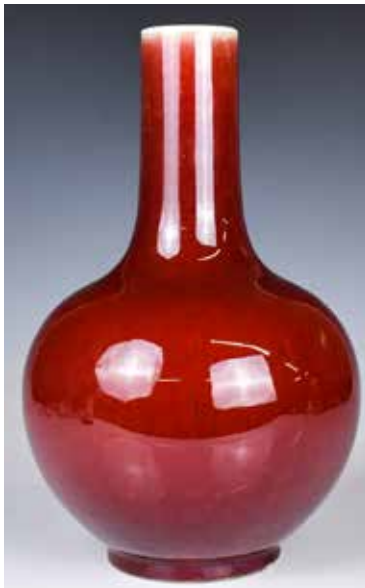

043
民國 紅釉天球瓶
A Red Glazed Tianqi Vase Republican Period

估價: $600-$1000
A red glazed vase, of globular body connecting to a waisted neck, applied with a rich red glaze, H:28cm
起拍: $300