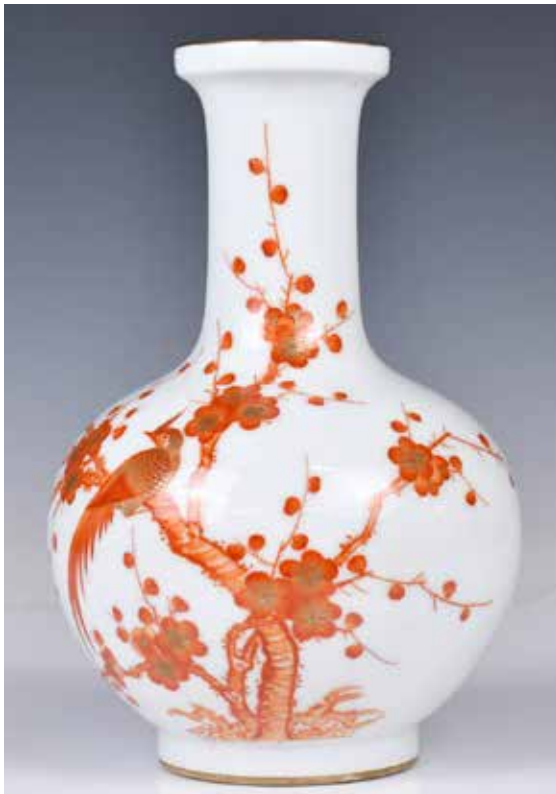

180
民國 礬紅梅花
賞瓶
An Iron Red
Plum Flowers
Vase Republi-
can Period

估價: $600 - $1000
Of baluster form, depicting plum flowers and bird in iron red color, six characters Qianlong mark at bottom H:20cm
起拍: $300