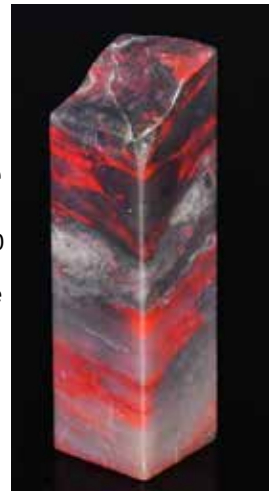

169
雞血石四方章料
A Chicken Blood Stone Seal

170
雞血石四方章料
A Chicken Blood Stone Seal

估價: $600 - $1000
A vermilion-streaked stone in red and pale grey color, seal faces uncarved, L:7.1cm
起拍: $300

估價: $6000 - $10000
Of an oval form supported on a slight flared bronze foot rim. The cover inlaid with a bronze handle, and wristed with a bronze band.
H:10.2cm, D: 8cm
註明: 明代哥窯小碗一對於19世紀歐洲加裝銅底蓋
起拍: $3000