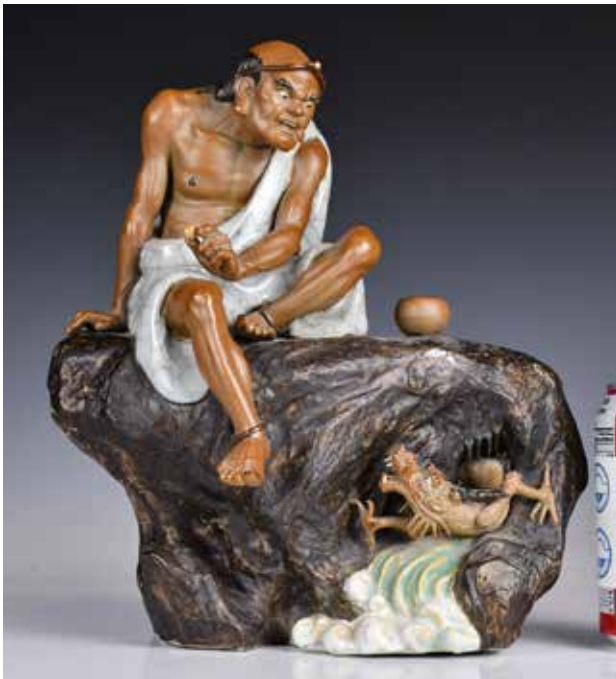

111
20世紀 石灣
人物雕瓷 降
龍羅漢像 劉
澤棉款
A Shiwan
Porcelain
Sculpture
Liu Zemian
Mk 20thC