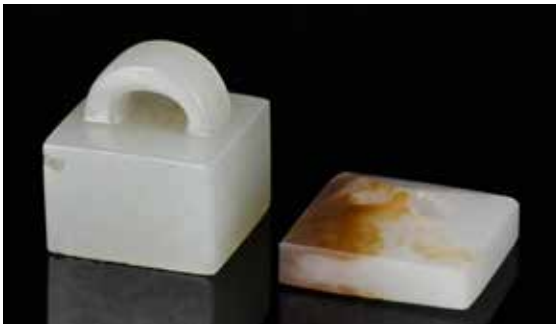

064
玉印章一組2個 連盒
A Group of 2 Jade Seals w/ Box
估價: $600-$1000
Comprised two small jade seals, one in very pale celadon to white color and remains no engraving; while the other one in white and russet tone and is engraving a character. Largest H: 2cm, W: 2cm
起拍: $300