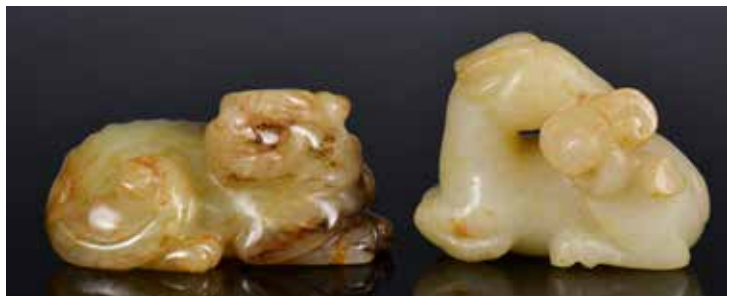

054
清 玉雕瑞獸把件一組2個
A Group of 2 Jade Carved Beasts Qing

估價: $400-$700
Each carved a crouching beast, both worked from russet jade stones, Larger L: 5.3cm
起拍: $200