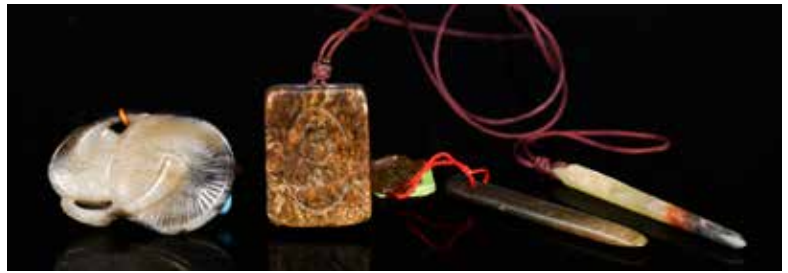

233
清 帶蓋三足
銅爐連座
**A Bronze
Tripod Cen-
ser w/Cover
& Std Qing**

234
高古風格玉雕一組4件
A Group of 4 Archaistic Style Jades

估價: $400-$700
Comprised of four jade objects in various shapes and colors, primarily in russet tone.
起拍: $200