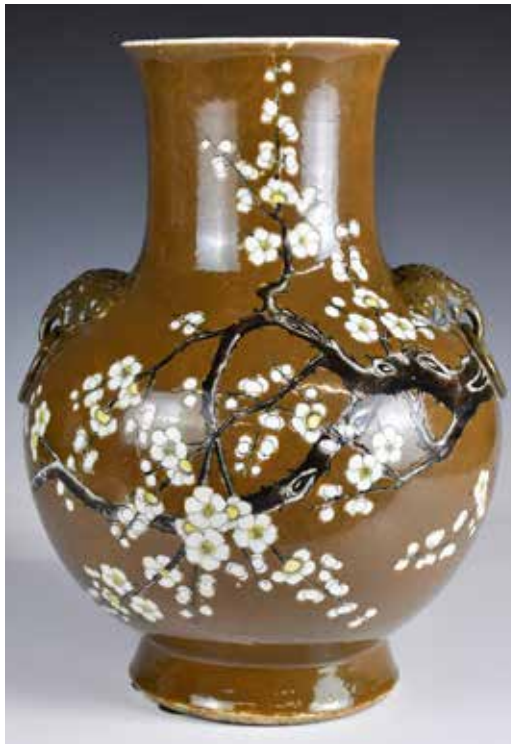

055
19世紀 醬地梅花雙耳樽
A Persimmon-Glazed Prunus Vase
19thC

估價: $600-$1000
Rise from a flared foot, the bulged body connects up to a waisted neck then a flared mouth, sets to the shoulder with a pair of beast-mask ears, painted to the exterior with a trunk issuing multiple plum blossoming branches, all reserved on a persimmon-glazed ground. H:35.5cm
起拍: $300