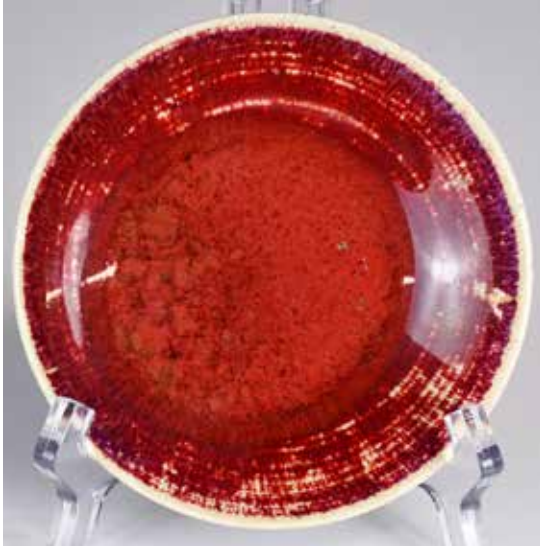

410
19世紀 紅釉小碟
A Red-Glazed Plate 19thC

估價: $600-$1000
Comprising a shallow rounded plate in red glaze, D:10.7cm, Provenance: From an Important Immigrant Family From Hong Kong
來源: 香港重要移民家族
起拍: $300