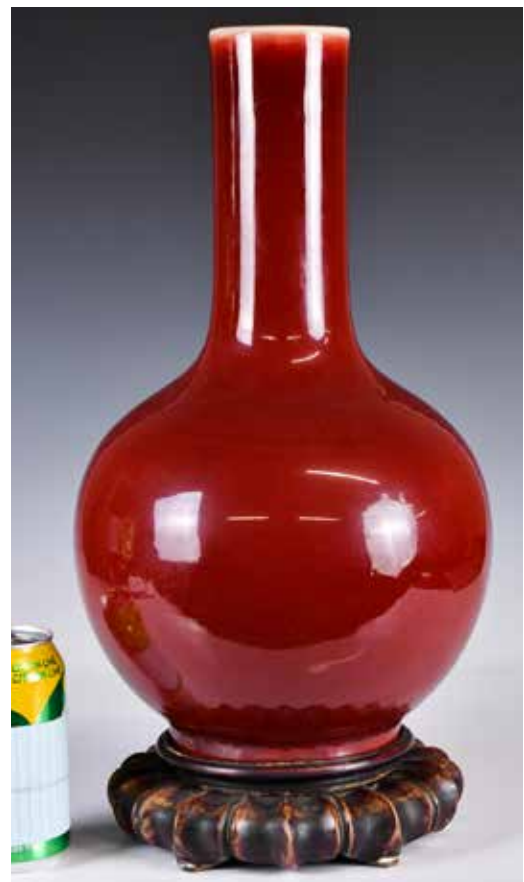

056
18世紀 烏金釉描金龍鳳紋賞瓶連座
A Gilt Black Glaze Dragon Phoenix Vase w/Std
18thC

057
19世紀 紅釉天球瓶 連座
A Red Glazed Tianqiu Vase w/Std
19thC

估價: $1000-$1500
The globular body connecting to a waisted neck, applied with a rich red glaze that becomes thinner around the mouth rim, the base covered with creamy white crackle glaze, H:39cm
起拍: $500