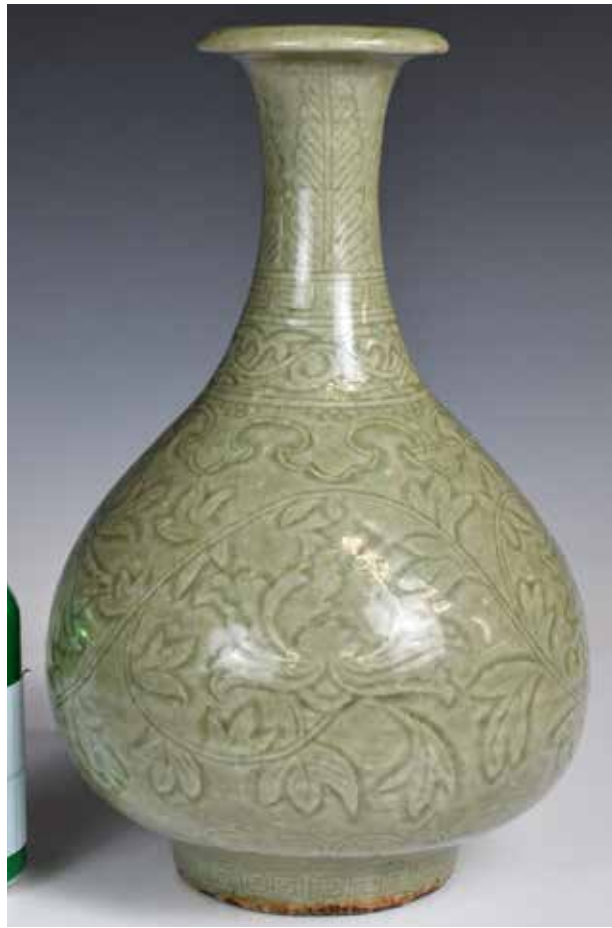

246
明早期 楚州龍泉官窯玉壺春瓶
A Longquan Celadon Yuhuchun Vase
Early Ming

估價: $6000-$10000
The elegantly proportioned pear-shaped body rising from a slightly splayed foot, the body boldly carved with large peony sprays borne on an undulated stem also issuing furled leaves, above a broad lotus lappet band, with a keyfret border at the foot, applied overall with an even olive-green glaze save for the foot ring. H: 31.7cm
起拍: $3000