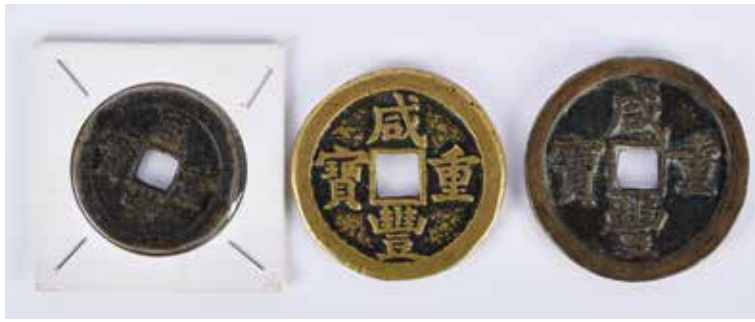

022

咸豐重寶 一組3枚

A Group of 3 Xianfeng Coins

估價: $200-$400

Comprising 3 Xianfeng coins in various sizes, Largest D: 4.4cm

起拍: $100

023
古錢幣4枚及蟻鼻錢一組30枚
4 Ancient Coins & A Group of 30 Yibi Coins

估價: $200-$400

Comprising 4 Chinese ancient coins in various sizes and a group of 30 Yibi coins Largest D: 3.3cm

起拍: $100