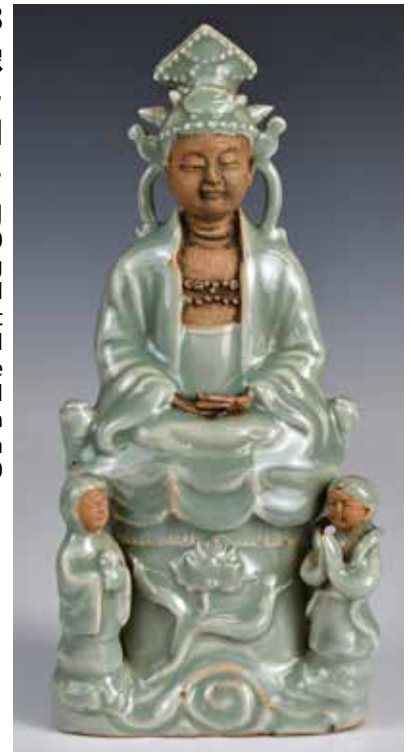

估價: \$600-\$1000  
Cast Guanyin sitting above a pedestal with one attendant on each side, applied overall save for the figures' faces and bodies with a celadon glaze. H: 20.6cm

起拍: \$300

399

清 黃釉開片天球瓶 大清乾隆年製款 連座