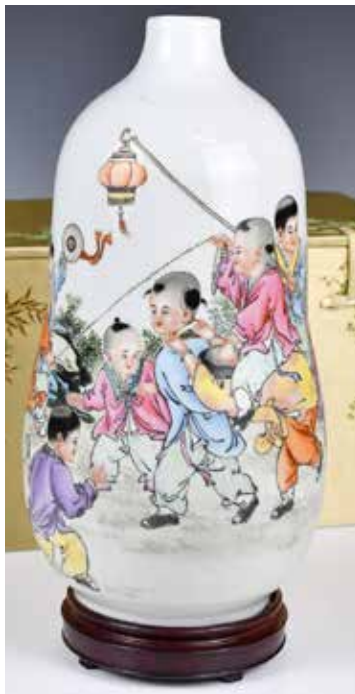

135
建國期 粉彩嬰戲賞瓶
乾隆年製款 連座連盒
A Famille Rose
Vase Qianlong
Mk w/ Std & Box
1950-70s
估價: $400-$700
Of a bulgy gourd shape sup-
ported on a short foot, painted
to the exterior with children
playing in the garden
scene, with a four-character
Qianlong mark inscribed to
the base. Republican period.
H: 26.5cm
起拍: $200