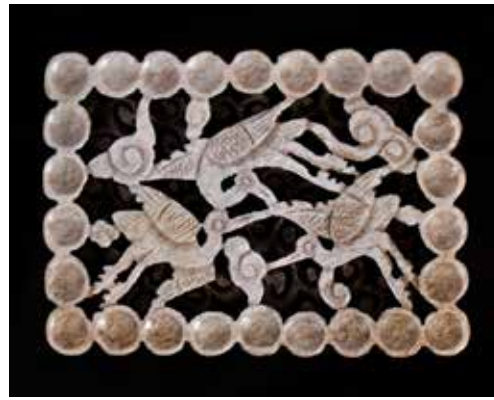

043
清 仙鶴紋鏤空雕玉牌
A Reticulated Jade Plaque
Qing

估價: $600-$1000
Of rectangular form with lobed sides, layered reticulated to the center with cranes flying amidst clouds scene. 6.4cm x 4.3cm
起拍: $300