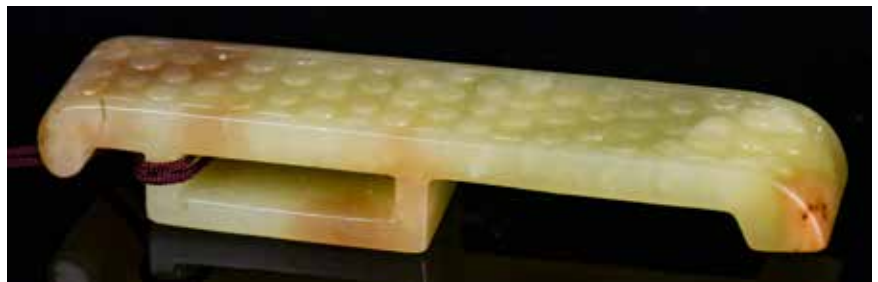

453
高古風格 C形龍紋珮
An Archaistic Brown Jade C
Shape Dragon Ornament

估價: $400-$700
Of C shape, carved as an archaistic dragon, the stone overall in beige color with grey inclusions, D:5.2cm
起拍: $200

454
清 刻壽老紋白玉牌
A Incised Shou Jade
Plaque, Qing

估價: $600-$1000
Of oval shape, with clouds decorated at both ends, the plaque incised ShouLao on one side, and Chinese characters on the other side, L:6.1cm
起拍: $300

455
高古風格刻龍紋玉環
An Archaistic Incised
Brown Jade Huan Disc

估價: $600-$1000
A Huan disc, each side incised archaistic C scrolls patterns, the stone overall in beige and celadon color tone, Outer D:4.9cm, Inner D:2.2cm
起拍: $300

456
高古風格龍紋白玉扣
An Archaistic Carved Brown
Jade Dragon Plaque

估價: $600-$1000
Of round shape, carved a dragon with head-to-tail connected, the stone overall in pale celadon color tone with some beige splashes, D:3.7cm
起拍: $300

457
清 穀粒紋玉劍飾
A Yellow Jade Sword Slide, Qing

估價: $600-$1000
Carved of rectangular form, incised with repeated grain pattern, the back with an aperture for suspension, L:9cm
起拍: $300

458
清 玉魚
A Jade Carved Fish, Qing

估價: $600-$1000
Worked from a grayish jade stone with black inclusions, carved in the form of an arching fish. L:8.2cm
起拍: $300