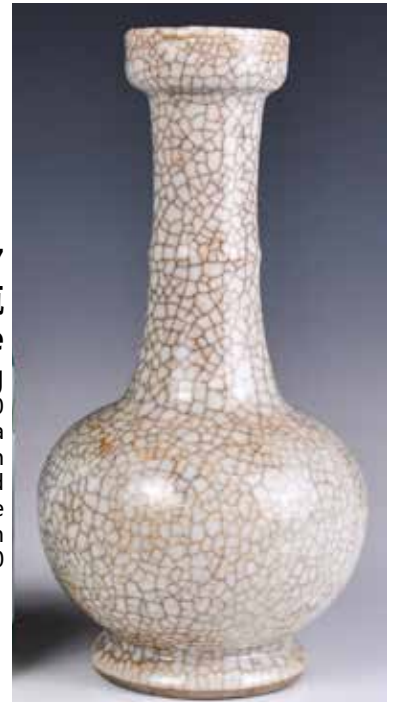

108
19世紀 墨彩山水紋碗及墨彩礬紅小瓶 帶款連座
Famille Rose Bowl & A Grisaille iron Red Vase 19thC

107
清 仿哥窯開片盤口瓶
A Ge Style Bottle
Vase Qing

估價: $400-$700
The globular body rising to a long neck then a mouth with galleried rim, overall covered with creamy white crackle glaze, H:21.5cm
起拍價: $200