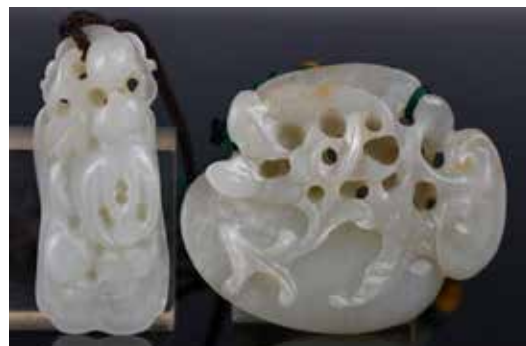

329
清 白玉雕掛件一組2件
Group of 2 White Jade Pendants Qing

估價: $600-$1000
Comprising a white jade carved Lingzhi and bat pendant D:4.3cm; and a white jade carved Sanduo fruits on banana leaf pendant L:3.8cm
起拍: $300