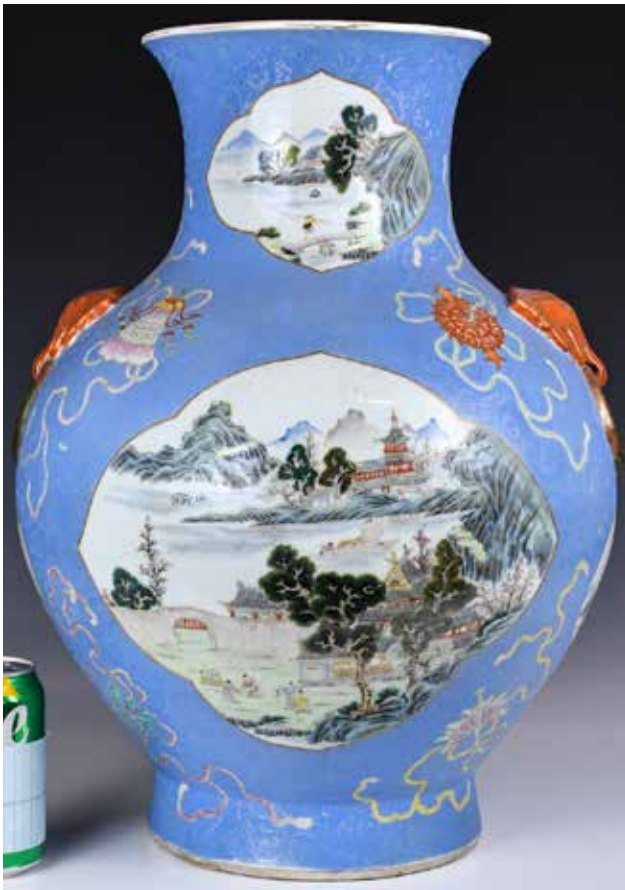

197
19世紀 粉彩軋道開光雙鋪耳大罇
A Famille Rose Sgraffiato Handle Vase
19thC

估價: $2000-$3000
Of baluster form, a pair of beast mask handles flanked on the shoulder, around the exterior finely painted with landscapes within open-windows against a blue sgraffiato ground, H:51cm Provenance: Estate of A Hong Kong Family
來源: 香港家庭遺產
起拍價: $1000