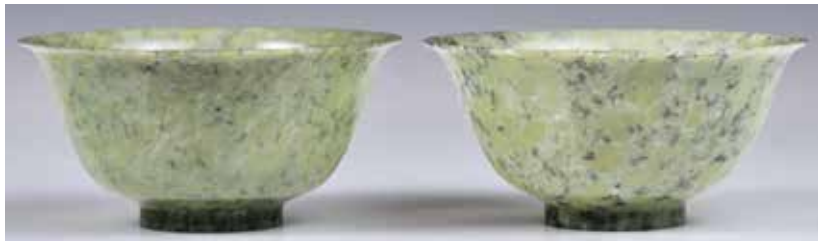

313

20世紀 翡翠小碗對

A Pair of Jade Carved Translucent Bowls 20thC

估價: $400-$700

Deep round side rising from short feet to a flared rim, overall in translucent seaweed green color, D:10cm

起拍: $200