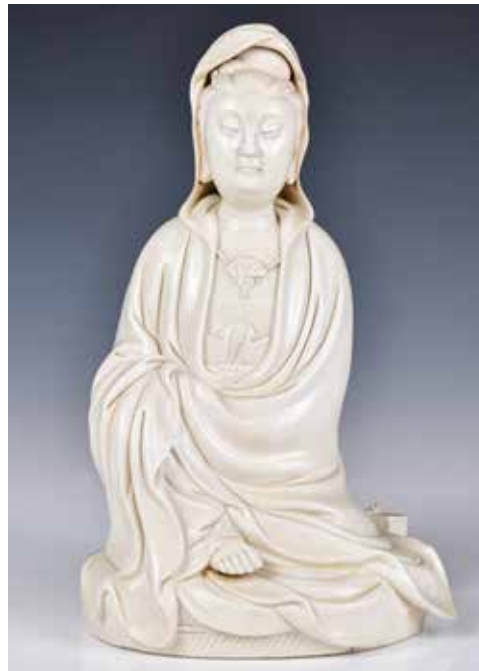

**085**  
**民國 李青吾 淺絳彩山水人物紋瓷板**  
**A Qianjiang Cai Landscape Plaque, Republican Period**  
 估價: \$600-\$1000  
 A rectangular porcelain plaque with nice painting of a landscape and figure theme in Qianjiang Cai color, with artist's inscription, 19.2x13.5cm  
 起拍: \$300