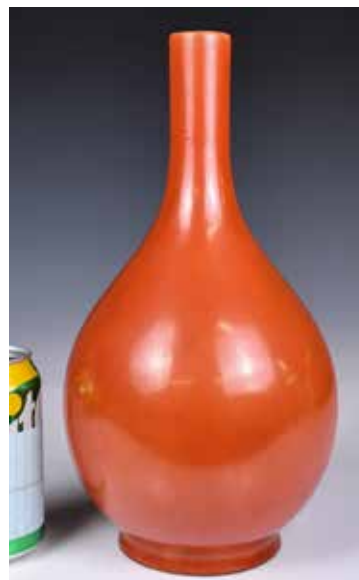

H:33.5cm

起拍: \$500

066

民國 礬紅膽瓶 (底洞補) A Iron Red Glazed Bottle Vase Republican Period

估價: \$300-\$500

Pear shape body rises from short tapered foot to a long straight neck, exterior body covered evenly with iron red glaze, the bottom of the bottle vase was drilled (for lamp use purpose) and then now was repaired. H:31.5cm