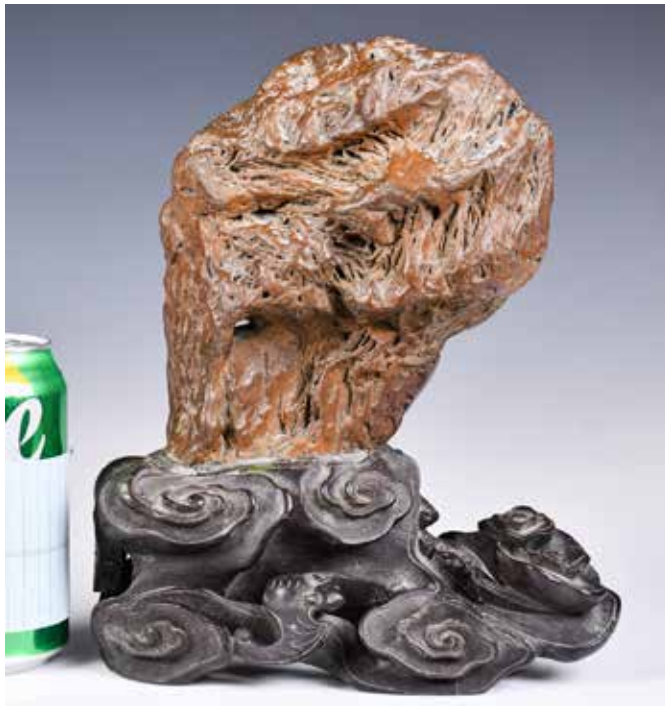

090
清 黃蠟石隨形擺件連雲蝠木座
A Yellow Wax Stone Scholar' s Rock w/
Std, Qing

估價: $600-$1000
In vertical orientation, naturalistically modeled as a cloud with deep crevasses, the textured stone of an orange-yellow tone with a matte finish, fixed to a wooden stand carved with bats and fortune clouds. H:23.5cm, L:20cm Provenance: Toronto Hong Kong Immigrant Family
來源: 多倫多香港移民家庭
起拍: $300