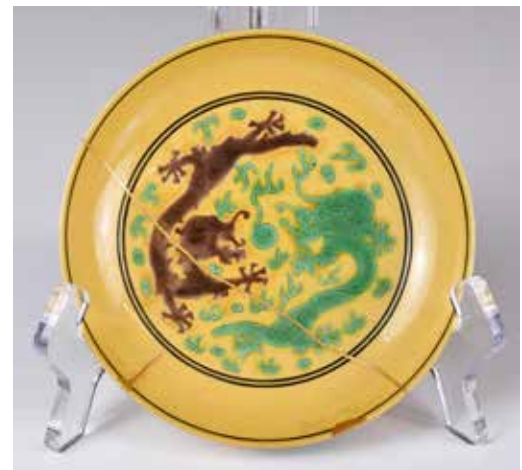

118
道光 黃地三彩雙龍紋小碟(金繕補)
A Yellow Ground Dragon Dish Dao Guang Mk & Period

估價: $400-$700
Incised and enamelled on the interior with two dragons contesting a flaming pearl, the underside with four aubergine clusters of grapes, against a rich yellow ground, the base inscribed with a six-character Daoguang mark, D:13cm. Gold lacquer repairs.
起拍: $200