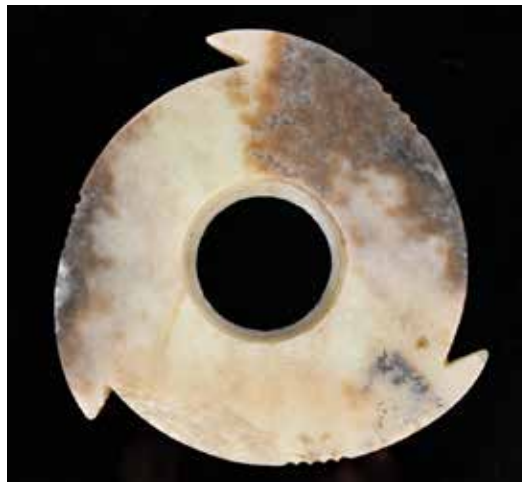

243
高古風格 玉璇璣
An Archaistic Style Jade Notched Disc

估價: $600-$1000
With the outer edge worked with three pronounced notches forming three arcs, delicately incised curly lines. W: 13.9cm
起拍: $300