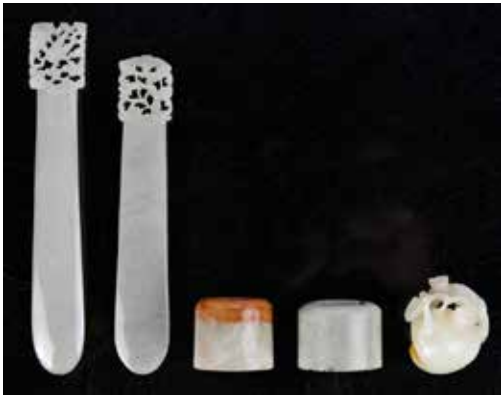

307
青白玉飾及把件一組5件
Group of 5Pcs Celadon Jade Carvings
估價: $400-$700
Comprising 2 jade hairpins, 2 thumb rings and a jade carving. The longest L:12.5cm
起拍: $200