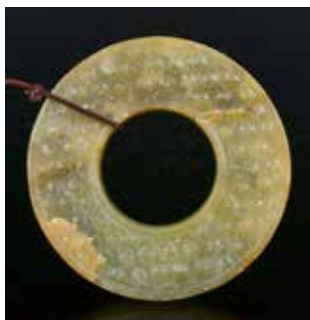

326
高古風格 蝌蚪紋青玉璧 連盒
An Archaistic Jade Bi Disc w/Box

估價: $400-$700
A yellow-green jade bi disc, intricately carved with a repeating spiral pattern. L:6cm Provenance: Vancouver Hong Kong Immigration
來源: 溫哥華香港移民
起拍: $200