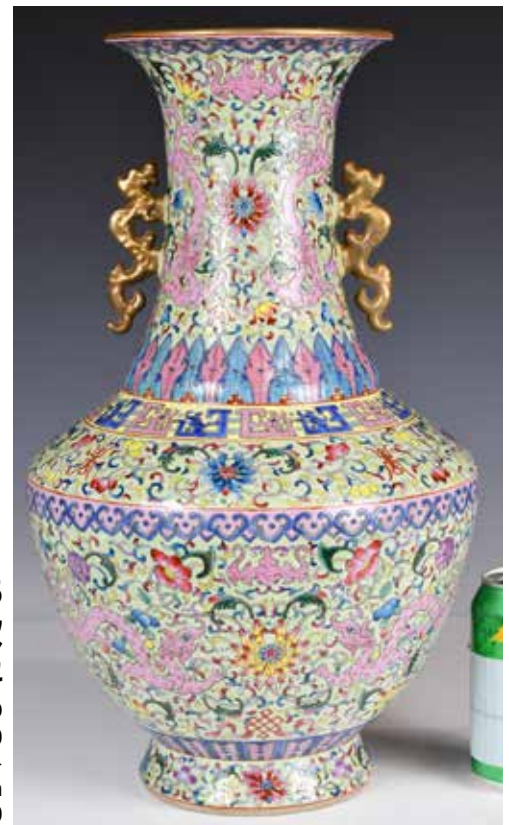

066
粉彩雙龍耳賞瓶 大清光緒年製款
Famille Rose Dragon-Handle Vase Guangxu Mk & Perio

估價: $1000-$1500
起拍: $500

Rising from a short foot, decorated with floral patterns, flanked by two dragon handles, with a flared mouth, six character Guangxu mark at the base. H: 43.3cm