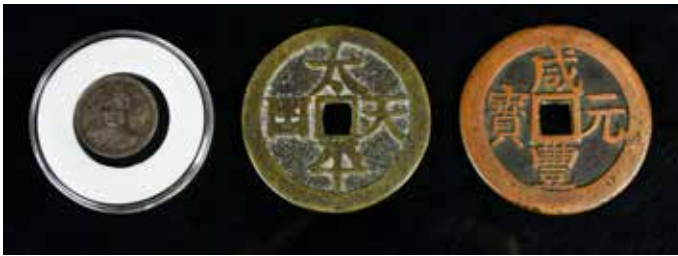

起拍: \$200

044

高古風格褐釉茶盞 連盒

An Archaistic Russet Glazed Tea Bowl w/Box

估價: \$400-\$700

Of a conical form with a slightly everted rim, covered overall in a variegated brown glaze. H: 5cm, D: 11cm

起拍: \$200

045
中國錢幣3枚一組
A Group of 3 Chinese Coins
 估價: \$400-\$700
 Comprising a Xianfeng Yuanbao coin, a Taiping Heavenly Kingdom coin and a coin dated 18th year of the Republic. Largest D: 5.4cm
 起拍: \$200