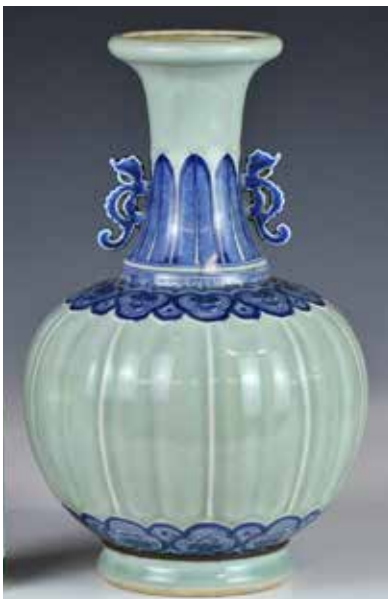

估價: $1000-$1500
The vase with a flared rim rising from a tall neck to a globular body moulded with melon ribs, supported on a short foot, the exterior covered in a celadon glaze and decorated with blue and white patterns, set with a pair of beast-form handles. H: 33.1cm
起拍: $500